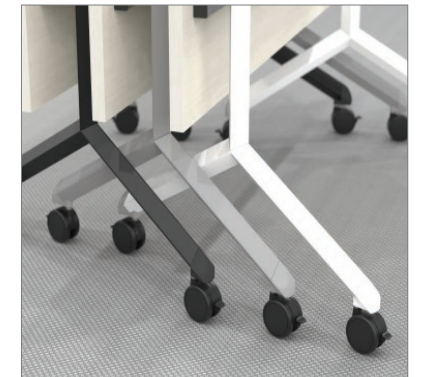


Zona™

TABLES

Trendway >

A Flip With A Twist

Space-saving Flip/Nest tables are a big advantage for teams that need to stay flexible, respond quickly and make the most of their office space. Zona handles all these needs easily, and does it gracefully. A clean alignment of table tops replaces the staggered arrangement most nested table models produce when they are stored.

Whether it's a roomful of trainees or an improvised office, Zona arranges and re-arranges nimbly to create the configurations you need, when you need them.

Available in all Trendway laminate surface options, Zona also offers several base colors to choose from. Effective power, data and ganging options are available to support today's workplace needs.

Top view alignment

Rotating legs, in-line nesting

3 leg finish options: Black, Gray, Designer White

Trendway >