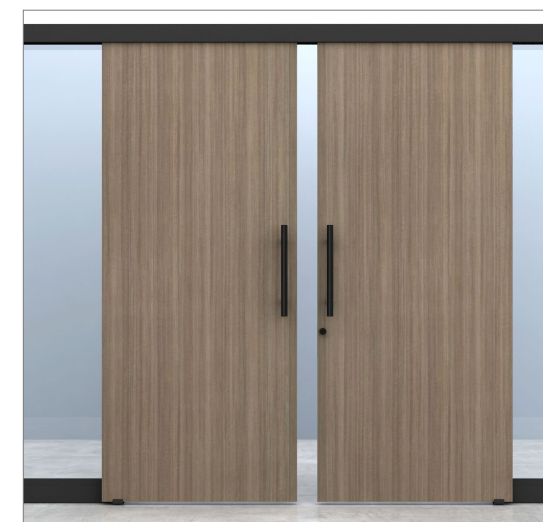


Volo[®]

Double Sliding Doors

Trendway >

NEW Volo Double Sliding Doors

Now offered as standard selections for Volo, our double sliding doors offer plenty of options to create the design inspiration that's right for you.

A wide array of options for pulls, finishes and style are now standard. Everything you want, delivered right on time.

Volo Aluminum Framed Double Sliding Door with 18" Black Post Pull and Oiled Bronze Mortise Lock

Volo Flush Veneer Wood Double Sliding Door with 72" Satin Chrome Ladder Pull

Volo Framed HPL Wood Double Sliding Door with 18" Black Post Pull and Oiled Bronze Mortise Lock

Volo Framed Veneer Wood Double Sliding Door with 36" Satin Chrome Post Pull and Mortise Lock

Volo Flush HPL Wood Double Sliding Door with 18" Black Post Pull and Oiled Bronze Mortise Lock

Volo Flush HPL Wood Double Sliding Door with 36" Black Post Pull and Oiled Bronze Mortise Lock

Trendway >