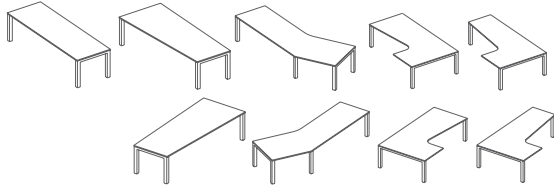

THE LINE

Desks