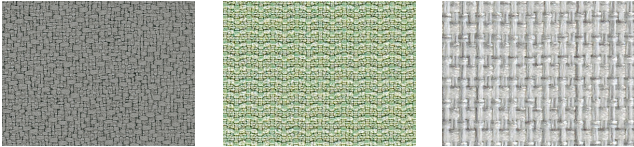

Grade 2

Netiquette 9 Colors Pursuit 6 Colors

Grade 3

Pact 11 Colors Tabby Weave 7 Colors

Anchorage 21 Colors Glint 8 Colors

*To see all fabrics and finishes available on Trig go to www.trendway.com

Trig

Trendway Standard Offering

Screen Fabric Grade 0

Framework
10 Colors

Merge
12 Colors

Grade 1

Amaze
4 Colors

Aurora
5 Colors

Chase
5 Colors

Pursuit
6 Colors

Mingle
5 Colors

Grade 2

Pact
11 Colors

Tabby Weave
7 Colors

Grade 3

Anchorage
21 Colors

Glint
8 Colors

Intuition
4 Colors

Seating Fabric For Screens Grade A

Cadence
3 Colors

Dillon
9 Colors

Input
9 Colors

Intuition
4 Colors

Grade B

Open House
12 Colors

Smith
6 Colors