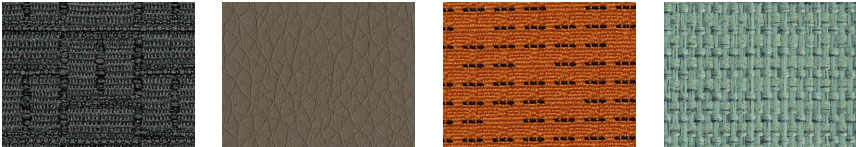

Grade 2

Netiquette 9 Colors Pursuit 6 Colors

Grade 3

Pact 11 Colors Tabby Weave 7 Colors

Anchorage 21 Colors Glint 8 Colors

*To see all fabrics and finishes available on Trig go to www.trendway.com

Trig

Trendway Standard Offering

Screen Fabric Grade 0

Framework
10 Colors

Merge
12 Colors

Grade 1

Amaze
4 Colors

Aurora
5 Colors

Chase
5 Colors

Pursuit
6 Colors

Mingle
5 Colors

Grade 2

Pact
11 Colors

Tabby Weave
7 Colors

Grade 3

Anchorage
21 Colors

Glint
8 Colors

Intuition
4 Colors

Seating Fabric For Screens Grade A

Cadence
3 Colors

Dillon
9 Colors

Input
9 Colors

Intuition
4 Colors

Grade B

Open House
12 Colors

Smith
6 Colors