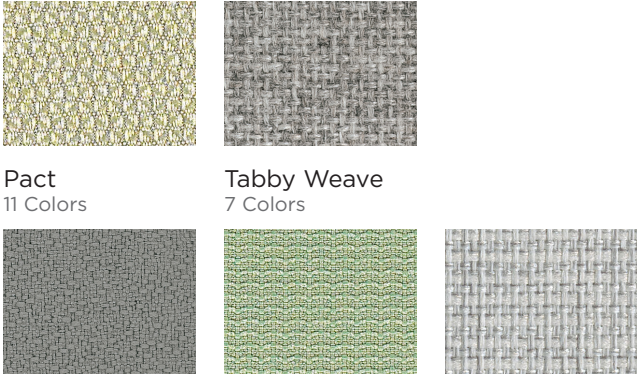

**Glazing**  
Tempered Glass

**Clear** 03      **Frosted** 05

\*To see all fabrics and finishes available on Choices go to [www.trendway.com](http://www.trendway.com)

# Choices

Trendway Standard Offering

**Panel Fabric**  
Grade 0

**Framework**  
10 Colors

**Merge**  
12 Colors

Grade 1

**Amaze**  
4 Colors

**Aurora**  
5 Colors

**Chase**  
5 Colors

**Intermix**  
7 Colors

**Mingle**  
5 Colors

Grade 2

**Netiquette\***  
9 Colors

**Pursuit**  
6 Colors

Grade 3

**Pact**  
11 Colors

**Tabby Weave**  
7 Colors

**Intuition**  
4 Colors

**Anchorage**  
21 Colors

**Glint**  
8 Colors

\*To see all fabrics and finishes available on Choices go to [www.trendway.com](http://www.trendway.com)

\* Available only on Choices Tackboards & Flipper Doors