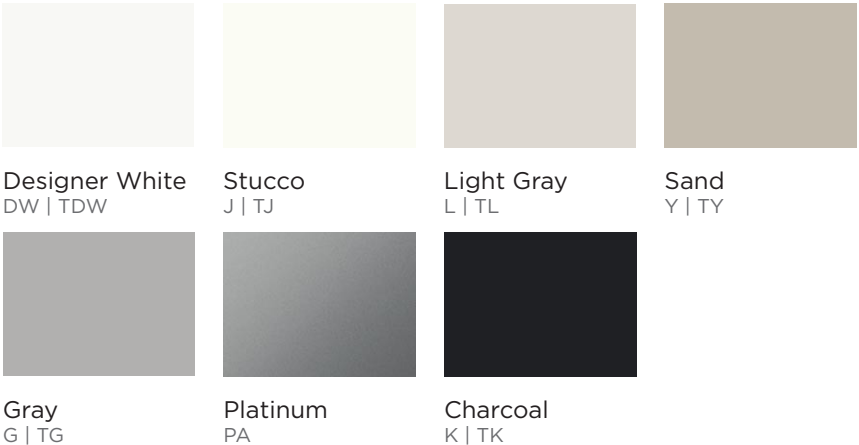

Capture

Trendway Standard Offering

Paint & Trim

Smooth | Textured

Designer White DW TDW	Stucco J TJ	Light Gray L TL	Sand Y TY
Gray G TG	Platinum PA	Charcoal K TK	

HPL

Solid Color
Grade 1
HPL Code | Edge Code

Designer White J0C E1	Stucco J11 J	Light Gray 573 L	Sand J20 Y
Shadow J04 E7	Graphite J9D E6	Charcoal 583 K	

Patterned
Grade 1

Crisp Linen J69 EB	Classic Linen J6A E9	Casual Linen J6B E8
White Tigris J09	Gray Tigris JN2	Evening Tigris JM4
Sarum Twill J9G EE	Earthen Twill J9H EG	Graphite Twill J9J EH

Panel Fabric
Grade 0

Framework
10 Colors

Merge
12 Colors

Grade 1

Amaze
4 Colors

Aurora
5 Colors

Chase
5 Colors

Intermix
7 Colors

Tabby Weave
7 Colors

Grade 3

Anchorage
21 Colors

Glint
8 Colors

Intuition
4 Colors

*To see all fabrics and finishes available on Capture go to www.trendway.com