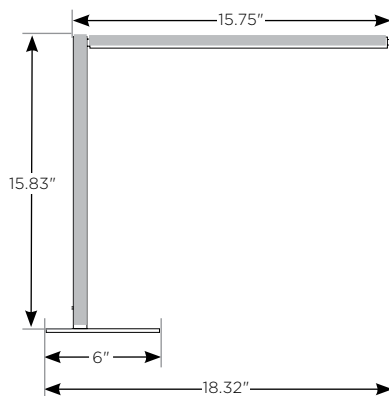

ORI™ LED Desk Lamp >

ORI offers energy-saving performance and high-end features at a pleasing price. The polished acrylic lens and advanced LED technology produce a very high-quality, natural light for optimum visibility and reduced eye strain.