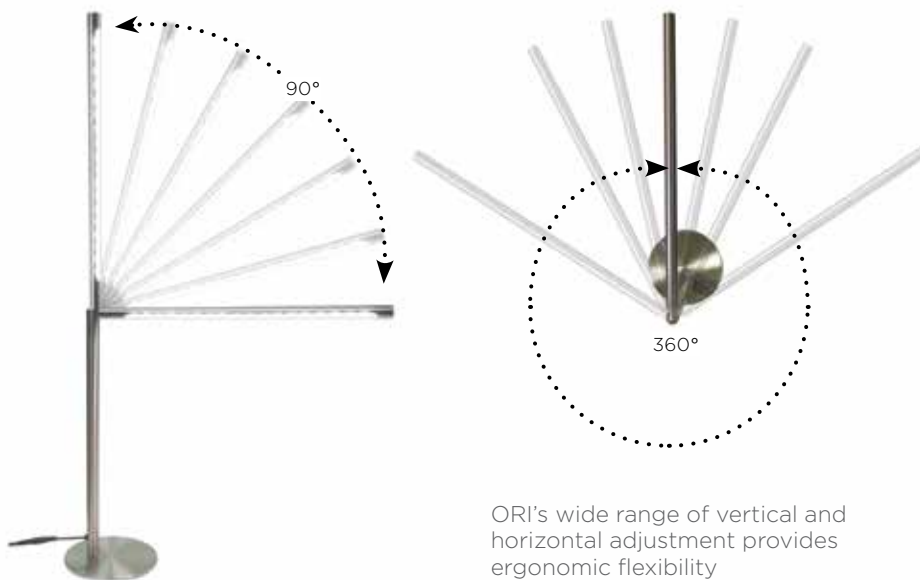

# ORI™ LED Desk Lamp

---

The ORI™ desk lamp brings daylight illumination to your personal work space. Form, function, ergonomics and sustainability combine in a clean, simple and attractive light.

You'll not only meet your personal lighting needs, you'll be conserving! Reduce environmental impact with ORI's tiny 5.6-watt energy consumption. Reduce costs with ORI's budget-pleasing price.

# ORI™ LED Desk Lamp >

ORI offers energy-saving performance and high-end features at a pleasing price. The polished acrylic lens and advanced LED technology produce a very high-quality, natural light for optimum visibility and reduced eye strain.

## DETAILS

- Sleek, contemporary design
- Pushbutton on/off operation
- Touch-and-hold dimming with last-state memory
- Energy-saving LED technology
- Pivoting lamp head lets the user adjust positioning for optimum illumination
- Freestanding Base
- Brushed Nickel finish
- Exceptional value

## SPECIFICATIONS

- 5.6 watts energy consumption
- 7' cord
- 50,000 (20 year) LED life
- 3500K light temperature for a natural daylight effect
- 390 Lumens
- Aluminum plated housing
- UL certified