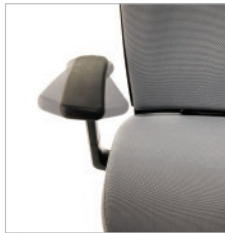

T51

Simple sophistication, T51 seating combines sleek, contemporary styling and ultimate adjustability. Intelligently designed ergonomic features make it easy to adjust T51 for your personal needs and preferences. With a slim, elegantly curved profile, T51 offers dynamic lumbar support that responds to your every move, for day-long comfort. And you'll like how easily T51 can fit into your budget, too.

Trendway >

T51

The adjustable headrest offers both height and angle adjustments.

Adjustable armrests offer a forward and back adjustment range of 1.25" and 2" of vertical height adjustment.

Adjustable armrests rotate with a simple twist.

Use the simple seat slide adjustment for your perfect seat depth (Range: 2.5").

The tilt tension handle is simple to adjust, for personal comfort.

Multi-option back lock with five positions.

Adjust lumbar support with a simple lift.

Change forward tilt with the flip of a lever.

DETAILS

- Height and pivot adjustable headrest option
- Height, depth and pivot adjustable arms
- Adjustable seat pan
- Height adjustable pneumatic cylinder
- Polished aluminum base and arms
- Multi-option back lock with five positions
- Synchronized tilt mechanism
- Forward tilt lever
- Dynamic lumbar support
- Rated to 300 lbs.