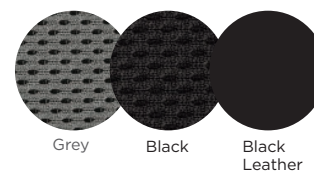

SPECIFICATIONS

Height: 41.75" - 45.75"

Overall Width: 27.25"

Overall Depth: 26" - 28.5"

COLORS

Grey

Black

Black
Leather

TRIM

Black

Polished
Aluminum