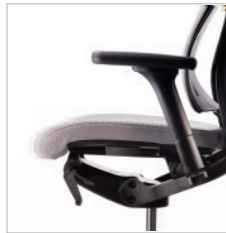

T51

Simple sophistication, T51 seating combines sleek, contemporary styling and ultimate adjustability. Intelligently designed ergonomic features make it easy to adjust T51 for your personal needs and preferences. With a slim, elegantly curved profile, T51 offers dynamic lumbar support that responds to your every move, for day-long comfort. And you'll like how easily T51 can fit into your budget, too.

Trendway >

T51

The adjustable headrest offers both height and angle adjustments.

Adjustable armrests offer a forward and back adjustment range of 1.25" and 2" of vertical height adjustment.

Adjustable armrests rotate with a simple twist.

Use the simple seat slide adjustment for your perfect seat depth (Range: 2.5").

The tilt tension handle is simple to adjust, for personal comfort.

Multi-option back lock with five positions.

Adjust lumbar support with a simple lift.

Change forward tilt with the flip of a lever.

DETAILS

- Height and pivot adjustable headrest option
- Height, depth and pivot adjustable arms
- Adjustable seat pan
- Height adjustable pneumatic cylinder
- Polished aluminum base and arms
- Multi-option back lock with five positions
- Synchronized tilt mechanism
- Forward tilt lever
- Dynamic lumbar support
- Rated to 300 lbs.