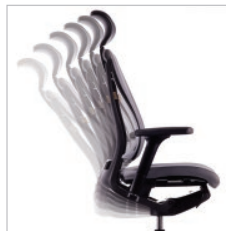

T51

Simple sophistication, T51 seating combines sleek, contemporary styling and ultimate adjustability. Intelligently designed ergonomic features make it easy to adjust T51 for your personal needs and preferences. With a slim, elegantly curved profile, T51 offers dynamic lumbar support that responds to your every move, for day-long comfort. And you'll like how easily T51 can fit into your budget, too.

Trendway >

T51

The adjustable headrest offers both height and angle adjustments.

Adjustable armrests offer a forward and back adjustment range of 1.25" and 2" of vertical height adjustment.

Adjustable armrests rotate with a simple twist.

Use the simple seat slide adjustment for your perfect seat depth (Range: 2.5").

The tilt tension handle is simple to adjust, for personal comfort.

Multi-option back lock with five positions.

Adjust lumbar support with a simple lift.

Change forward tilt with the flip of a lever.

DETAILS

- Height and pivot adjustable headrest option
- Height, depth and pivot adjustable arms
- Adjustable seat pan
- Height adjustable pneumatic cylinder
- Polished aluminum base and arms
- Multi-option back lock with five positions
- Synchronized tilt mechanism
- Forward tilt lever
- Dynamic lumbar support
- Rated to 300 lbs.