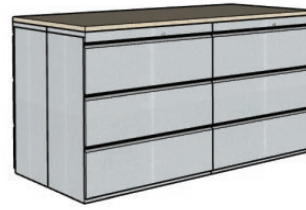

2

PACKAGES

5A 30" round café height table with disc base and (2) stools

5B (4) 3-high 36" laterals with 36x72" work surface

5C 30x72" rectangle table with (6) mobile squares

5D (2) 3-high 36" laterals, 38x84" rectangle standing height table with (4) stools