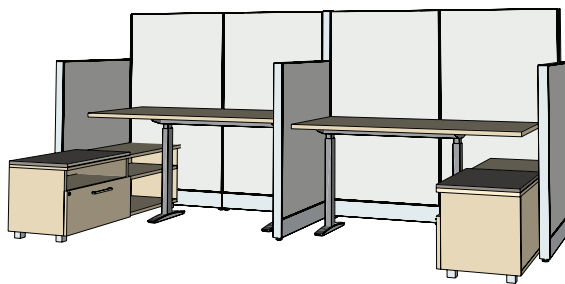

2

PACKAGES

6A 4 pack, 50" high panels, 30x72" work surface

6B Pinwheel 4 pack, 30x72" work surface with fabric screen

6C 2 pack, 60" high panels, 30x72" height adjustable table, 20x60" storage credenza

spaces