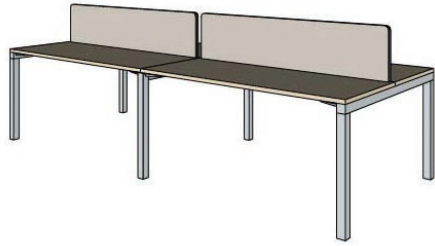

7A 4 pack, 24x60" work surface with fabric screen

7B 4 pack, 24x60" work surface with power and fabric screen

7C 4 pack, 24x60" height adjustable table with power and fabric screen

7D 4 pack, 50" high panels plus 16" glass screen, laminate end panels, 24x60" height adjustable table