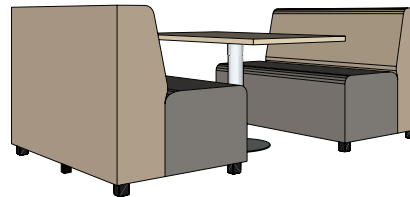

Semi Private Office

Private Office

Storage

Add Ons

1

CAFÉ

Whether for dining or having a quick touchdown meeting, our café solutions are always productive.

2

PACKAGES

4A 36" square table with disc base and (4) chairs

4B 36" square café height table with disc base and (4) stools

4C 48x72" rectangle table with (2) bench seating

4D 30x54" rectangle table with disc base and booth seating for 4 people

4E 30" square table with disc base and booth seating for 2 people.

spaces

Lounge + Hospitality

Training Room

Conference Room

Café

Collaboration Meeting

Open Office

2

PACKAGES

5A 30" round café height table with disc base and (2) stools

5B (4) 3-high 36" laterals with 36x72" work surface

5C 30x72" rectangle table with (6) mobile squares

5D (2) 3-high 36" laterals, 38x84" rectangle standing height table with (4) stools