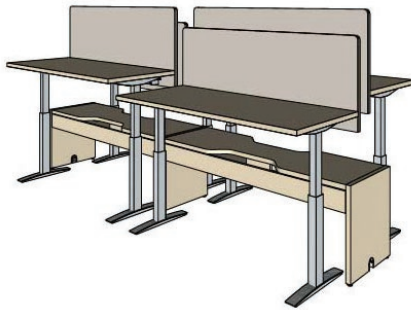

Private Office

Storage

Add Ons

1

TOUCHDOWN

Settings designed for those who do their best work with others, on the fly, or between meetings.

2

PACKAGES

7A 4 pack, 24x60" work surface with fabric screen

7B 4 pack, 24x60" work surface with power and fabric screen

7C 4 pack, 24x60" height adjustable table with power and fabric screen

7D 4 pack, 50" high panels plus 16" glass screen, laminate end panels, 24x60" height adjustable table