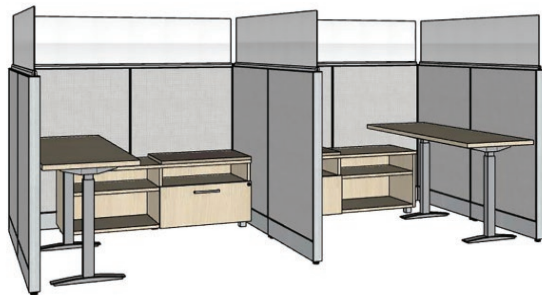

2

PACKAGES

8A 2 pack, 66" high panels, 24x72" work surface

8B 2 pack, 66" high panels, 50" high end panels with glass tile, overhead storage, 24x72" work surface

8C 2 pack, 50" high panels plus 16" glass screen, 24x72" height adjustable table, storage credenza