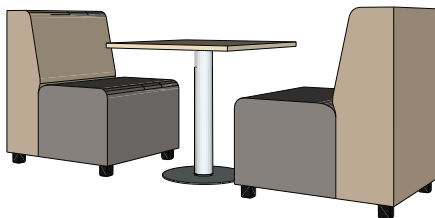

PACKAGES

4A 36" square table with disc base and (4) chairs

4B 36" square café height table with disc base and (4) stools

4C 48x72" rectangle table with (2) bench seating

4D 30x54" rectangle table with disc base and booth seating for 4 people

4E 30" square table with disc base and booth seating for 2 people.

spaces

Lounge + Hospitality

Training Room

Conference Room

Café

Collaboration Meeting

Open Office

2

PACKAGES

5A 30" round café height table with disc base and (2) stools

5B (4) 3-high 36" laterals with 36x72" work surface

5C 30x72" rectangle table with (6) mobile squares

5D (2) 3-high 36" laterals, 38x84" rectangle standing height table with (4) stools