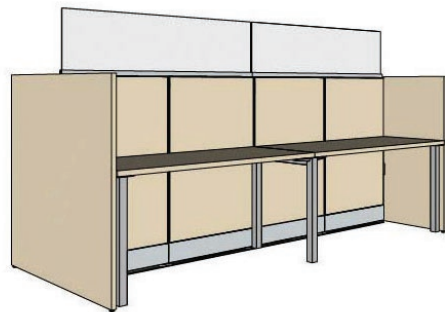

7A 4 pack, 24x60" work surface with fabric screen

7B 4 pack, 24x60" work surface with power and fabric screen

7C 4 pack, 24x60" height adjustable table with power and fabric screen

7D 4 pack, 50" high panels plus 16" glass screen, laminate end panels, 24x60" height adjustable table