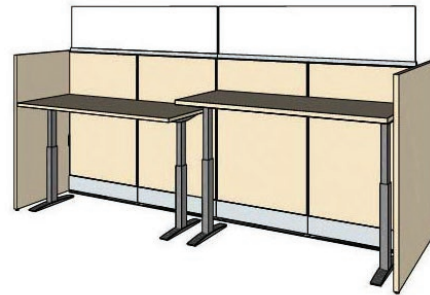

Private Office

Storage

Add Ons

1

TOUCHDOWN

Settings designed for those who do their best work with others, on the fly, or between meetings.

2

PACKAGES

7A 4 pack, 24x60" work surface with fabric screen

7B 4 pack, 24x60" work surface with power and fabric screen

7C 4 pack, 24x60" height adjustable table with power and fabric screen

7D 4 pack, 50" high panels plus 16" glass screen, laminate end panels, 24x60" height adjustable table