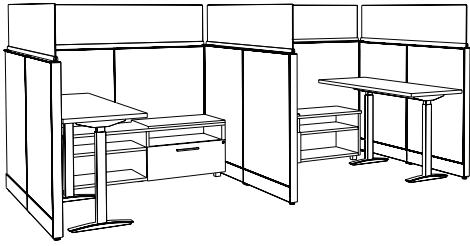

8B

Quantity	Catalog #	Description
3	CFEC66	Capture End of Run Cover, 66" h
2	CRWS2472.GN	Capture Rectangular Work Surface , 24" dx 72" w
2	CCC66	Capture Full Frame, Corner Cover, 66"
1	CTWC66	Capture Full Frame, 3-Way Corner Cover, 66" h
2	PSP6612	Pack Work Surface Supporting Pedestal, 6/6/12
2	CRWS2448.GN	Capture Rectangular Work Surface, 24" dx 48" w
2	CWSSULE24	Capture Work Surface U-Leg Supports, 24" d
6	C8FR3666.S.CB	Capture 8-Wire Base Frame, 36" wx 66" h
2	C8FR3650.S.CB	Capture 8-Wire Base Frame, 36" wx 50" h
2	CGSFR3616	Capture Glass Stacker Frame, 36" wx 16" h
16	CTT3660	Capture Fabric Tackable Tile, 36" wx 6" h
4	CTT3644	Capture Fabric Tackable Tile, 36" wx 44" h
10	CTC36	Capture Full Frame Top Cap
5	CILC66	Capture Inline Panel to Panel Connector 66" h
4	CWSSR	Capture Work Surface Support Right
2	CSICSP	Capture Flush Support Plates
2	CWSBR	Capture Work Surface Bracket, RH
1	FSCL	Flipper Shelf Clip
4	CSFSU36	Capture Steel Flipper Door Storage
2	CWSSL	Work Surface Support, LH
1	CPVLB	Capture Vertical Light Block
		List \$15,550 - \$16,255

Continued

SEMI PRIVATE OFFICE

8C

Quantity	Catalog #	Description
5	CFGS7216	Capture Frameless Top Screen with Channel, 72"wx16"h
1	CBFLATOSL60	Capture Bench Height Storage, 12 Lat with Open Shelf LH, 20"dx60"w
1	CBFLATOSR60	Capture Bench Height Storage, 12 Lat with Open Shelf RH, 20"dx60"w
2	CBC2030	Capture Bench Height Cushion, 30"wx20d"
3	CFEC50	Capture End of Run Cover, 50"h
2	CCC50	Capture Full Frame, Corner Cover, 50"h
1	CTWC50	Capture Full Frame, 3-Way Corner Cover, 50"h
2	EVRHAT2472	Height Adjustable Table Shelf, LH, 20"dx60"w
6	C8FR3650.S.BB	Capture 8-Wire Base Frame, 36"wx50"h
4	C8FR3650.S.CB	Capture 8-Wire Base Frame, 36"wx50"h
20	CTT3644	Capture Fabric Tackable Tile, 36"wx44"h
5	CFGTC72	Capture Frameless Top Cap, 72"w
5	CILC50	Capture Inline Panel to Panel Connector 50"h
1	CPVLB	Capture Vertical Light Block
		List \$20,290 - \$20,655