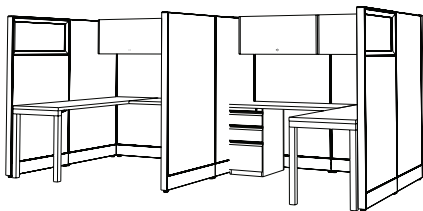

SEMI PRIVATE OFFICE

SEMI PRIVATE OFFICE

8A

Quantity	Catalog #	Description
3	CFEC66	Capture End of Run Cover, 66" h
2	CRWS2472.GN	Capture Rectangular Work Surface 24" dx 72" w
2	CCC66	Capture Full Frame Corner Cover, 66" h
1	CTWC66	Capture Full Frame 3-Way Corner Cover, 66" h
10	CTC36	Capture Full Frame Top Cap 36" w
2	CRWS2448.GN	Capture Rectangular Work Surface, 24" dx 48" w
2	PSP6612	Pack Work Surface Supporting Pedestal, 6/6/12
2	CWSEP24L	Capture Work Surface End Panel Support, LH, 24" dx 27 3/4" h
2	CWSSL	Work Surface Support Left
10	C8FR3666.S.CB	Capture 8-Wire Base Frame, 36" wx 66" h
20	CTT3660	Capture Fabric Tackable Tile, 36" wx 60" h
5	CILC66	Capture Inline Panel to Panel Connector, 66" h
4	CWSSR	Capture Work Surface Support Right
2	CSICSP	Capture Flush Support Plates
2	CWSBR	Capture Work Surface Bracket, RH
1	CPVLB	Capture Vertical Light Block
		List \$12,335 - \$12,800

8B

Quantity	Catalog #	Description
3	CFEC66	Capture End of Run Cover, 66" h
2	CRWS2472.GN	Capture Rectangular Work Surface , 24" dx 72" w
2	CCC66	Capture Full Frame, Corner Cover, 66"
1	CTWC66	Capture Full Frame, 3-Way Corner Cover, 66" h
2	PSP6612	Pack Work Surface Supporting Pedestal, 6/6/12
2	CRWS2448.GN	Capture Rectangular Work Surface, 24" dx 48" w
2	CWSSULE24	Capture Work Surface U-Leg Supports, 24" d
6	C8FR3666.S.CB	Capture 8-Wire Base Frame, 36" wx 66" h
2	C8FR3650.S.CB	Capture 8-Wire Base Frame, 36" wx 50" h
2	CGSFR3616	Capture Glass Stacker Frame, 36" wx 16" h
16	CTT3660	Capture Fabric Tackable Tile, 36" wx 6" h
4	CTT3644	Capture Fabric Tackable Tile, 36" wx 44" h
10	CTC36	Capture Full Frame Top Cap
5	CILC66	Capture Inline Panel to Panel Connector 66" h
4	CWSSR	Capture Work Surface Support Right
2	CSICSP	Capture Flush Support Plates
2	CWSBR	Capture Work Surface Bracket, RH
1	FSCL	Flipper Shelf Clip
4	CSFSU36	Capture Steel Flipper Door Storage
2	CWSSL	Work Surface Support, LH
1	CPVLB	Capture Vertical Light Block
		List \$15,550 - \$16,255