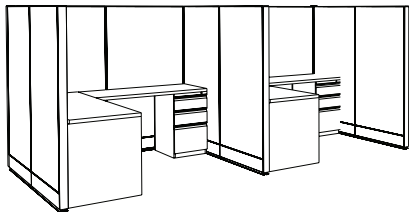

SEMI PRIVATE OFFICE

SEMI PRIVATE OFFICE

8A

Quantity	Catalog #	Description
3	CFEC66	Capture End of Run Cover, 66" h
2	CRWS2472.GN	Capture Rectangular Work Surface 24" dx 72" w
2	CCC66	Capture Full Frame Corner Cover, 66" h
1	CTWC66	Capture Full Frame 3-Way Corner Cover, 66" h
10	CTC36	Capture Full Frame Top Cap 36" w
2	CRWS2448.GN	Capture Rectangular Work Surface, 24" dx 48" w
2	PSP6612	Pack Work Surface Supporting Pedestal, 6/6/12
2	CWSEP24L	Capture Work Surface End Panel Support, LH, 24" dx 27 3/4" h
2	CWSSL	Work Surface Support Left
10	C8FR3666.S.CB	Capture 8-Wire Base Frame, 36" wx 66" h
20	CTT3660	Capture Fabric Tackable Tile, 36" wx 60" h
5	CILC66	Capture Inline Panel to Panel Connector, 66" h
4	CWSSR	Capture Work Surface Support Right
2	CSICSP	Capture Flush Support Plates
2	CWSBR	Capture Work Surface Bracket, RH
1	CPVLB	Capture Vertical Light Block
		List \$12,335 - \$12,800

8B

Quantity	Catalog #	Description
3	CFEC66	Capture End of Run Cover, 66" h
2	CRWS2472.GN	Capture Rectangular Work Surface , 24" dx 72" w
2	CCC66	Capture Full Frame, Corner Cover, 66"
1	CTWC66	Capture Full Frame, 3-Way Corner Cover, 66" h
2	PSP6612	Pack Work Surface Supporting Pedestal, 6/6/12
2	CRWS2448.GN	Capture Rectangular Work Surface, 24" dx 48" w
2	CWSSULE24	Capture Work Surface U-Leg Supports, 24" d
6	C8FR3666.S.CB	Capture 8-Wire Base Frame, 36" wx 66" h
2	C8FR3650.S.CB	Capture 8-Wire Base Frame, 36" wx 50" h
2	CGSFR3616	Capture Glass Stacker Frame, 36" wx 16" h
16	CTT3660	Capture Fabric Tackable Tile, 36" wx 6" h
4	CTT3644	Capture Fabric Tackable Tile, 36" wx 44" h
10	CTC36	Capture Full Frame Top Cap
5	CILC66	Capture Inline Panel to Panel Connector 66" h
4	CWSSR	Capture Work Surface Support Right
2	CSICSP	Capture Flush Support Plates
2	CWSBR	Capture Work Surface Bracket, RH
1	FSCL	Flipper Shelf Clip
4	CSFSU36	Capture Steel Flipper Door Storage
2	CWSSL	Work Surface Support, LH
1	CPVLB	Capture Vertical Light Block
		List \$15,550 - \$16,255