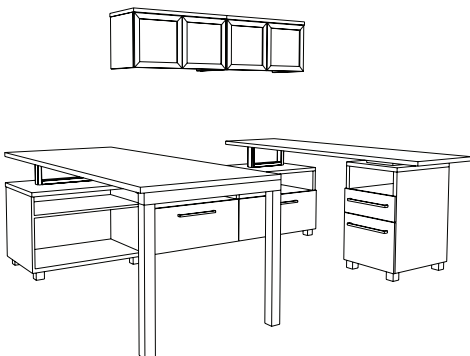

Quantity	Catalog #	Description
1	ZFRD3672.F	36"x72" Intrinsic Rectangle Desk
1	ZFSB2448.F	24"x48" Intrinsic Rectangle Bridge
1	ZFRD2472.F	24"x72" Intrinsic Rectangle Desk/Credenza
1	ZFHD72.PM.FD	72"w Hutch with Doors and Paper Management
1	ZFLAT230	30"w 2-Drawer Lateral File
1	ZFP6612	Box/Box/File Ped
		List $6,155

9C