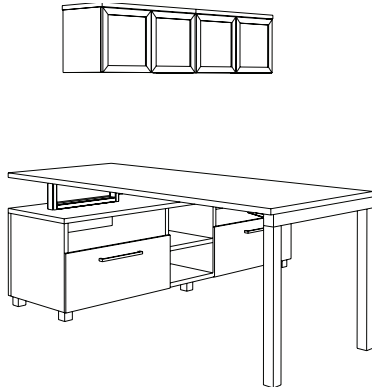

9C

Quantity	Catalog #	Description
1	TRGRECS3072.NN.GN	30"x72" Trig Rectangle Work Surface
1	TRGULEG30	Trig 30" Work Surface Support Leg
1	TRGBSWSL19	Trig 19" Bench Height Support Bracket
2	ZFWS30H.FD	30" Framed Door Wall Hung Unit
1	TRGRECS2072.NN.GN	20"x72" Trig Rectangle Work Surface
1	TRGUDPED20	20" Deep Under Desk Pedestal Support
1	TRGBFBC30	30"w Bench Height Trig Bookcase
1	TRGBF2LAT60	60"w Bench Height Storage
1	TRGBSWSL13	Trig 13" Bench Height Support Brackets
		List \$7,930

Continued

PRIVATE OFFICE

9D

Quantity	Catalog #	Description
1	TRGRECS3072.NN.GN	30x72" Trig Rectangle Work Surface
1	TRGULEG30	Trig Work Surface Support Leg
1	TRGBSWSL19	Trig 19" Bench Height Support Bracket
1	TRGBF2LATCS75	75" Bench Height Laterals with Center Shelf
2	ZFWS30H.FD	30"Wall Mounted Storage Unit with Framed Doors
		List \$5,745