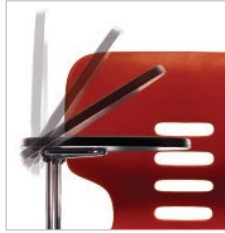

# M11

The smooth, self adjusting design supports motion and flexes with your every move.

Polyurethane Armrest option for added comfort.

Optional Tablet Arm.

Tablet Arm pivots for easy chair access.

Optional Chrome Book Rack for under-seat storage.

Ganging attachment option.

Optional Storage Cart with 4" diameter casters makes it easy to move and store chairs.

## DETAILS

- Plastic seat and back
- Self-adjustable tilting function
- Stackable steel frame
- Polycarbonate glides
- \* Stacks 4 high on the ground
- Stacks 15 high on the cart