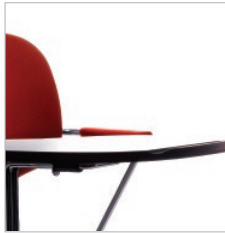

# M11

Personality meets functionality in the M11 chair. Our M11 seating blends fun, form and innovative function for a unique seating experience. The smooth, self-adjusting design responds to users with a gentle recline, for maximum comfort in a multi-purpose chair.

# M11

The smooth, self adjusting design supports motion and flexes with your every move.

Polyurethane Armrest option for added comfort.

Optional Tablet Arm.

Tablet Arm pivots for easy chair access.

Optional Chrome Book Rack for under-seat storage.

## DETAILS

- Plastic seat and back
- Self-adjustable tilting function
- Stackable steel frame
- Polycarbonate glides
- \* Stacks 4 high on the ground
- Stacks 15 high on the cart