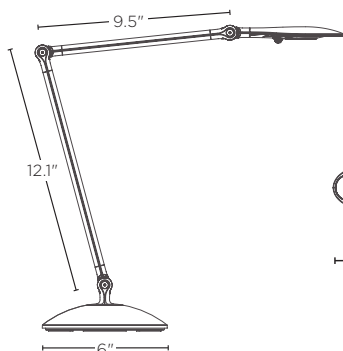

LumaTouch LED Desk Lamp >

DETAILS

- Feather-touch on/off power
- Sensitive touch-and-hold dimming from 100% - 15% with last-state memory
- Smooth, intuitive articulation for easy adjustment
- Space-saving 6" footprint
- Exceptional quality
- Made in the USA

OPTIONS

- 2 lamp styles to choose from, Round and Elongated
- 3 finish colors: Designer White, Black and Platinum
- Occupancy sensor shuts off after 30 minutes of inactivity, turns on when user approaches (upcharge)
- Clamp Mount, Slatwall Mount or Freestanding Base

SPECIFICATIONS

- Energy-saving 7 watts
- 18 fractional LED lights
- 15 watt wall transformer
- 50,000-hour (20 year) LED life
- 3500K light temperature for a natural daylight effect
- Powder-coated aluminum housing
- ETL, TAA and BAA certified
- 9' clear cord

FINISHES