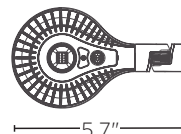

LumaTouch LED Desk Lamp >

DETAILS

- Feather-touch on/off power
- Sensitive touch-and-hold dimming from 100% - 15% with last-state memory
- Smooth, intuitive articulation for easy adjustment
- Space-saving 6" footprint
- Exceptional quality
- Made in the USA

OPTIONS

- 2 lamp styles to choose from, Round and Elongated
- 3 finish colors: Designer White, Black and Platinum
- Occupancy sensor shuts off after 30 minutes of inactivity, turns on when user approaches (upcharge)
- Clamp Mount, Slatwall Mount or Freestanding Base

SPECIFICATIONS

- Energy-saving 7 watts
- 18 fractional LED lights
- 15 watt wall transformer
- 50,000-hour (20 year) LED life
- 3500K light temperature for a natural daylight effect
- Powder-coated aluminum housing
- ETL, TAA and BAA certified
- 9' clear cord

Round Lamp

FINISHES