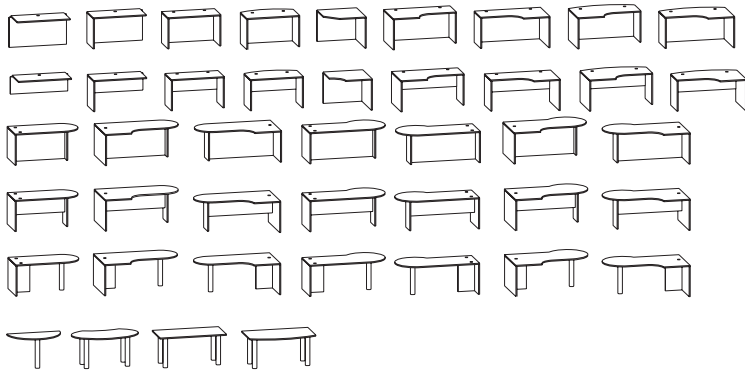

Intrinsic®

Create a welcoming place easily and beautifully. The Intrinsic® family of freestanding furniture offers classic appeal and a user-friendly approach to workplace design. Attractively priced, Intrinsic's simple, modular components and full selection of models and sizes make it easy to craft solid solutions for every function. From the front reception desk to the executive suite, Intrinsic responds with ease.

THE LINE

Desks and Returns

Pedestals

Laterals

Wall Mounted Storage Unit

Hutches

Bookcases

Storage