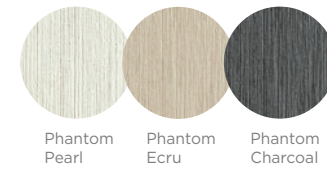

Have it Your Way.

Choose from a palette of beautiful woodgrains and versatile neutral solids. Dress it up or keep it simple with one of the five Pull options. Select from five decorative insert colors. Opt for a Flat or Fluted edge for Intrinsic Executive.

Intrinsic offers plenty of ways to express your personal style.

TRIM

LAMINATES

Solid

Woodgrain | Grade 1

Woodgrain | Grade 2

FRAMED DOOR INSERT

Plexiglass

3Form

INTRINSIC EXECUTIVE

Standard Edge Fluted Edge

Intrinsic Executive offers a 1.5" fluted edge option and comes standard with a durable, high-pressure laminate top

PULLS

STATEMENT OF LINE

Desks and Returns