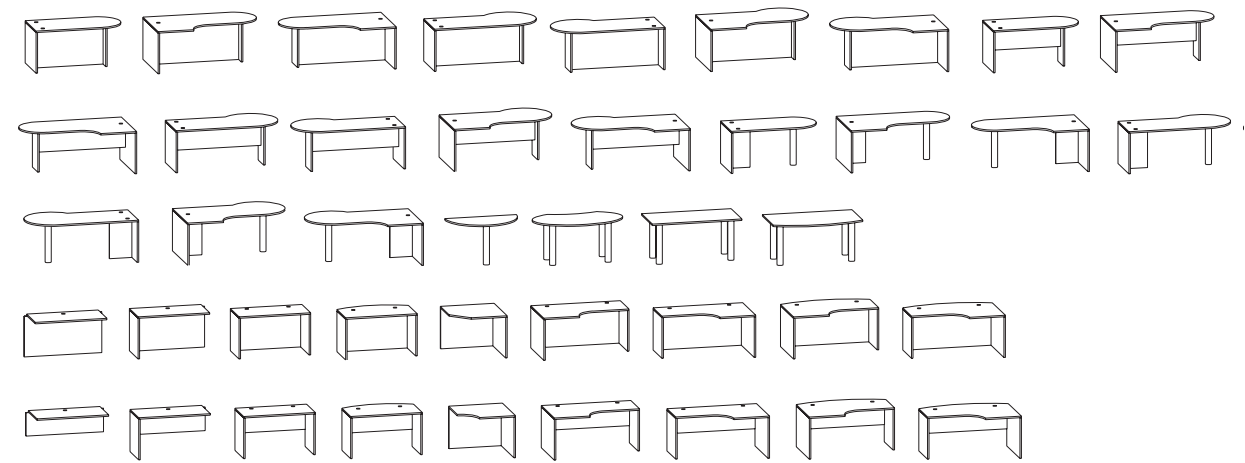

3Form

INTRINSIC EXECUTIVE

Standard Edge Fluted Edge

Intrinsic Executive offers a 1.5" fluted edge option and comes standard with a durable, high-pressure laminate top

PULLS

STATEMENT OF LINE

Desks and Returns

Pedestals

Laterals

Hutches

Wall Mounted Storage Unit

Storage

Bookcases

Tables

Reception Stations