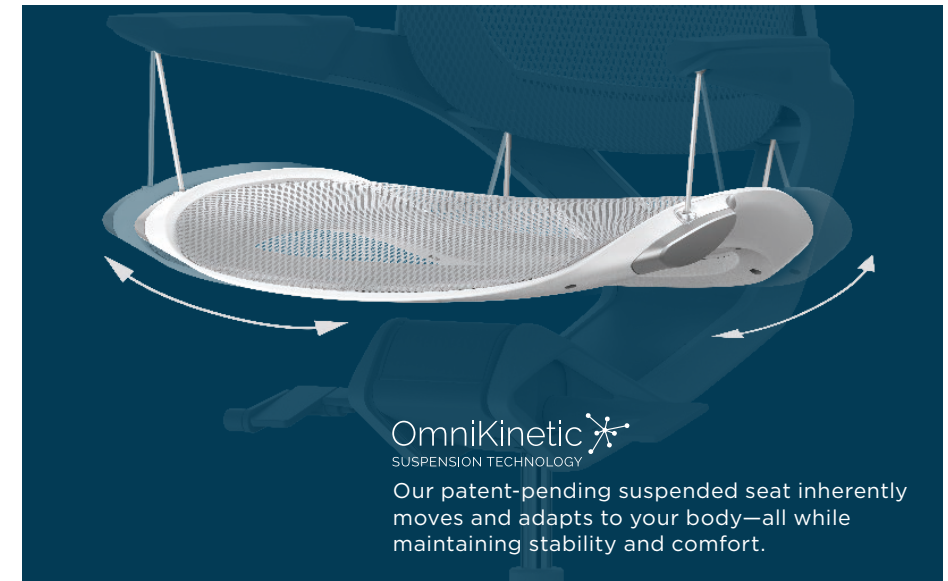


Elea[®]

Design That
Moves You

Trendway >

Introducing Elea

The chair that redefines sitting by seamlessly moving with your body while integrating with your workspace.

It will move you, literally.

Beautifully Crafted

The Elea chair was designed with every line and curve to be both aesthetically distinctive and pleasing — crafted with premium materials.

Designed to Move

Elea challenges stagnation through movement while sitting. Elea moves with you.

Engineered to Suspend

Fellowes created a revolutionary chassis that suspends the seat freely — a concept never before seen on a chair.

Design Movement That Makes You Look

Natural Motion

Suspended seat pan supports and responds to your every move.

Height Adjustment

Raise and lower your chair to reduce pressure on your legs.

Breathable Mesh

Provide enhanced air flow for airy comfort and reduced fatigue.

Tilt Lock

Locks in 3 positions for flexible seat settings.