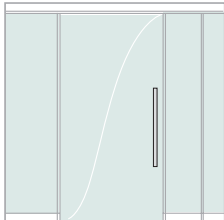

# Clear Wall

# Clear Benefits.

- Flush, Full-Lite and Frameless Glass Sliding Doors
- Full-height Frameless Glass 180° and 90° Swing Doors
- Easy-to-install Center mount Glass Panels with a simple, tool-free glass mounting design
- Seamless Glass with transparent corners creates greater visual access for users and optimizes daylighting
- Extruded aluminum framing elements can be specified in Satin Etch (Anodized) or one of Trendway's many powder coat finish colors
- Tempered glass inserts available in 3 distinct colors: Clear, Low Iron (colorless), or Frost

## DOOR STYLES

Frameless Glass Sliding Door

Aluminum Sliding Door  
Available in 2-2-2, 2-2-4,  
and 4-4-4 Framed Styles

Wood Flush/Solid Sliding  
Door

Wood Full-Lite Sliding Door

Frameless Glass Swing  
Door - 90°

Frameless Glass Swing  
Door - 180°