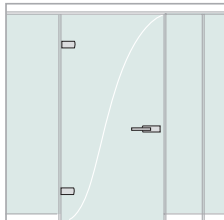

# Clear Benefits.

- Flush, Full-Lite and Frameless Glass Sliding Doors
- Full-height Frameless Glass 180° and 90° Swing Doors
- Easy-to-install Center mount Glass Panels with a simple, tool-free glass mounting design
- Seamless Glass with transparent corners creates greater visual access for users and optimizes daylighting
- Extruded aluminum framing elements can be specified in Satin Etch (Anodized) or one of Trendway's many powder coat finish colors
- Tempered glass inserts available in 3 distinct colors: Clear, Low Iron (colorless), or Frost

## DOOR STYLES

Frameless Glass Sliding Door

Aluminum Sliding Door  
Available in 2-2-2, 2-2-4,  
and 4-4-4 Framed Styles

Wood Flush/Solid Sliding  
Door

Wood Full-Lite Sliding Door

Frameless Glass Swing  
Door - 90°

Frameless Glass Swing  
Door - 180°