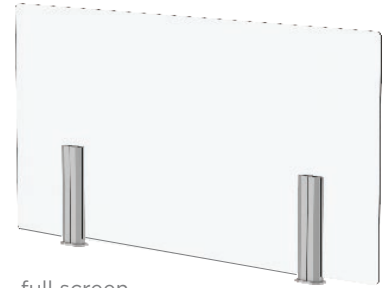

Dimensions		Insert Material		Catalog #
Width	Height	Clear Acrylic	Frosted Acrylic	
24"	24"	\$420	\$456	SCNSMPS2424
30"		\$430	\$495	SCNSMPS3024
36"		\$499	\$573	SCNSMPS3624
42"		\$510	\$575	SCNSMPS4224
48"		\$520	\$580	SCNSMPS4824
54"		\$530	\$825	SCNSMPS5424
60"		\$540	\$835	SCNSMPS6024
66"		\$684	\$840	SCNSMPS6624
72"		\$695	\$851	SCNSMPS7224
24"	30"	\$420	\$494	SCNSMPS2430
30"		\$447	\$648	SCNSMPS3030
36"		\$499	\$655	SCNSMPS3630
42"		\$510	\$660	SCNSMPS4230
48"		\$520	\$665	SCNSMPS4830
54"		\$578	\$1,288	SCNSMPS5430
60"		\$590	\$1,295	SCNSMPS6030
66"		\$684	\$1,299	SCNSMPS6630
72"		\$695	\$1,310	SCNSMPS7230
24"	36"	\$499	\$571	SCNSMPS2436
30"		\$510	\$648	SCNSMPS3036
36"		\$658	\$803	SCNSMPS3636
42"		\$670	\$805	SCNSMPS4236
48"		\$680	\$810	SCNSMPS4836
54"		\$685	\$1,288	SCNSMPS5436
60"		\$695	\$1,295	SCNSMPS6036
66"		\$1,000	\$1,300	SCNSMPS6636
72"		\$1,000	\$1,310	SCNSMPS7236

full screen

4" access slot option

Available:

- With or without 4" access slot
- Clear or Frosted acrylic
- Gray bracket color paint finish

Comes with two types of foam pads for the underside of the bracket plates based on installation needs. One pad helps to prevent the screen from skidding on the worksurface, and the other pad uses double-sided tape for more of a secure attachment.