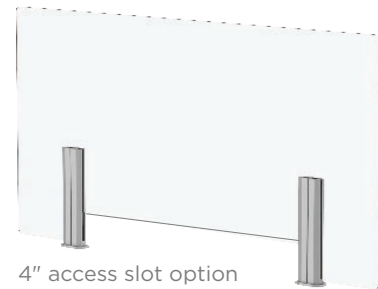

Dimensions		Insert Material		Catalog #
Width	Height	Clear Acrylic	Frosted Acrylic	
24"	24"	\$420	\$456	SCNSMPS2424
30"		\$430	\$495	SCNSMPS3024
36"		\$499	\$573	SCNSMPS3624
42"		\$510	\$575	SCNSMPS4224
48"		\$520	\$580	SCNSMPS4824
54"		\$530	\$825	SCNSMPS5424
60"		\$540	\$835	SCNSMPS6024
66"		\$684	\$840	SCNSMPS6624
72"		\$695	\$851	SCNSMPS7224
24"	30"	\$420	\$494	SCNSMPS2430
30"		\$447	\$648	SCNSMPS3030
36"		\$499	\$655	SCNSMPS3630
42"		\$510	\$660	SCNSMPS4230
48"		\$520	\$665	SCNSMPS4830
54"		\$578	\$1,288	SCNSMPS5430
60"		\$590	\$1,295	SCNSMPS6030
66"		\$684	\$1,299	SCNSMPS6630
72"		\$695	\$1,310	SCNSMPS7230
24"	36"	\$499	\$571	SCNSMPS2436
30"		\$510	\$648	SCNSMPS3036
36"		\$658	\$803	SCNSMPS3636
42"		\$670	\$805	SCNSMPS4236
48"		\$680	\$810	SCNSMPS4836
54"		\$685	\$1,288	SCNSMPS5436
60"		\$695	\$1,295	SCNSMPS6036
66"		\$1,000	\$1,300	SCNSMPS6636
72"		\$1,000	\$1,310	SCNSMPS7236

full screen

4" access slot option

Available:

- With or without 4" access slot
- Clear or Frosted acrylic
- Standard or Premium (+\$12) bracket color paint finishes
- Screw mounting hardware provided for installation

full screen

4" access slot option

Available:

- With or without 4" access slot
- Clear or Frosted acrylic
- Gray bracket color paint finish

Comes with two types of foam pads for the underside of the bracket plates based on installation needs. One pad helps to prevent the screen from skidding on the worksurface, and the other pad uses double-sided tape for more of a secure attachment.

Clamp mount screens can even have a mixed combination, with the edge mount along the back of the work surface and the top mount on the sides.

U-Shape Acrylic Screen Post Style Bracket | Adhesive or Screw Mount