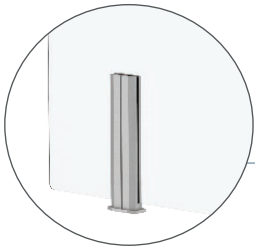

Available:

- Clear or Frosted acrylic
- Bracket color paint finishes: Gray, Charcoal, or Designer White

Single Acrylic Screen Top Mount Bracket | Clamp Mount

Dimensions		Insert Material		Catalog #
Width	Height	Clear Acrylic	Frosted Acrylic	
24"	24"	\$308	\$365	SCNDTCMS2424
30"		\$327	\$399	SCNDTCMS3024
36"		\$347	\$433	SCNDTCMS3624
42"		\$366	\$467	SCNDTCMS4224
48"		\$386	\$501	SCNDTCMS4824
54"		\$415	\$545	SCNDTCMS5424
60"		\$455	\$599	SCNDTCMS6024
66"		\$474	\$633	SCNDTCMS6624
72"		\$494	\$667	SCNDTCMS7224
24"	30"	\$327	\$399	SCNDTCMS2430
30"		\$352	\$442	SCNDTCMS3030
36"		\$376	\$484	SCNDTCMS3630
42"		\$401	\$527	SCNDTCMS4230
48"		\$425	\$570	SCNDTCMS4830
54"		\$459	\$621	SCNDTCMS5430
60"		\$504	\$684	SCNDTCMS6030
66"		\$528	\$727	SCNDTCMS6630
72"		\$552	\$770	SCNDTCMS7230

Available:

- Clear or Frosted acrylic
- Bracket color paint finishes: Gray, Charcoal, or Designer White

L-Shape or U-Shape Acrylic Screen Mixed Combination Clamp

Corner Connector Kit

Dimensions		Catalog #
2 brackets to connect 1 corner	\$50	SCNCCK
4 brackets to connect 2 corners	\$80	SCNCCK2

Available in color coordinated bracket paint finishes

Easily assemble a L- or U-shape configuration using corner connector kits, for solid stability and even alignment. Corner kits use adhesive (double sided tape) to attach two panels together on the interior corners.

Clamp mount screens can even have a mixed combination, with the edge mount along the back of the work surface and the top mount on the sides.

U-Shape Acrylic Screen Post Style Bracket | Adhesive or Screw Mount