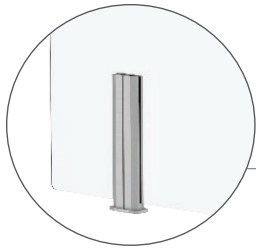

Single Acrylic Screen Post Style Bracket | Screw Mount

Dimensions		Insert Material		Catalog #
Width	Height	Clear Acrylic	Frosted Acrylic	
24"	24"	$420	$456	SCNSMPS2424
30"		$430	$495	SCNSMPS3024
36"		$499	$573	SCNSMPS3624
42"		$510	$575	SCNSMPS4224
48"		$520	$580	SCNSMPS4824
54"		$530	$825	SCNSMPS5424
60"		$540	$835	SCNSMPS6024
66"		$684	$840	SCNSMPS6624
72"		$695	$851	SCNSMPS7224
24"	30"	$420	$494	SCNSMPS2430
30"		$447	$648	SCNSMPS3030
36"		$499	$655	SCNSMPS3630
42"		$510	$660	SCNSMPS4230
48"		$520	$665	SCNSMPS4830
54"		$578	$1,288	SCNSMPS5430
60"		$590	$1,295	SCNSMPS6030
66"		$684	$1,299	SCNSMPS6630
72"		$695	$1,310	SCNSMPS7230
24"	36"	$499	$571	SCNSMPS2436
30"		$510	$648	SCNSMPS3036
36"		$658	$803	SCNSMPS3636
42"		$670	$805	SCNSMPS4236
48"		$680	$810	SCNSMPS4836
54"		$685	$1,288	SCNSMPS5436
60"		$695	$1,295	SCNSMPS6036
66"		$1,000	$1,300	SCNSMPS6636
72"		$1,000	$1,310	SCNSMPS7236